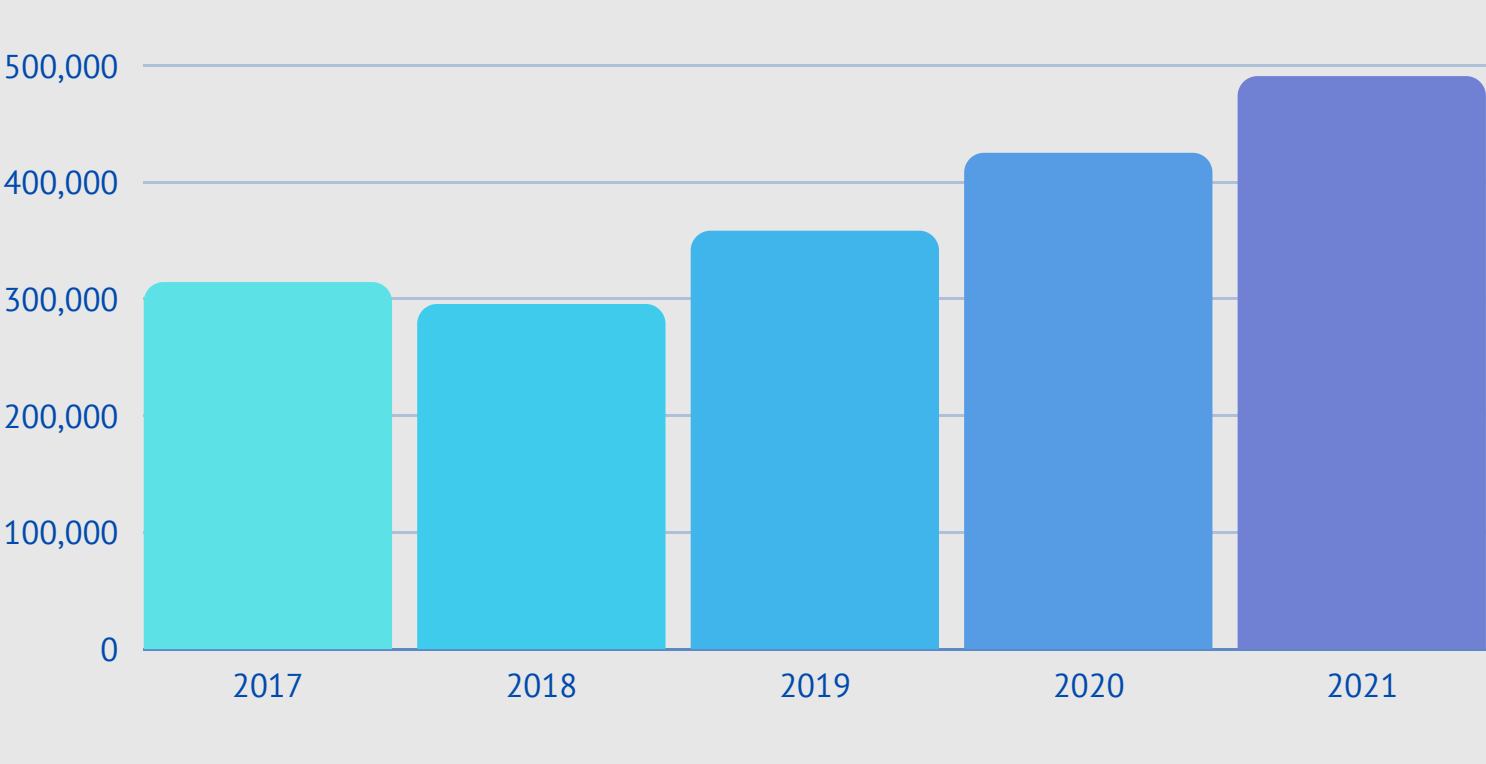

ENDOWMENT BALANCE