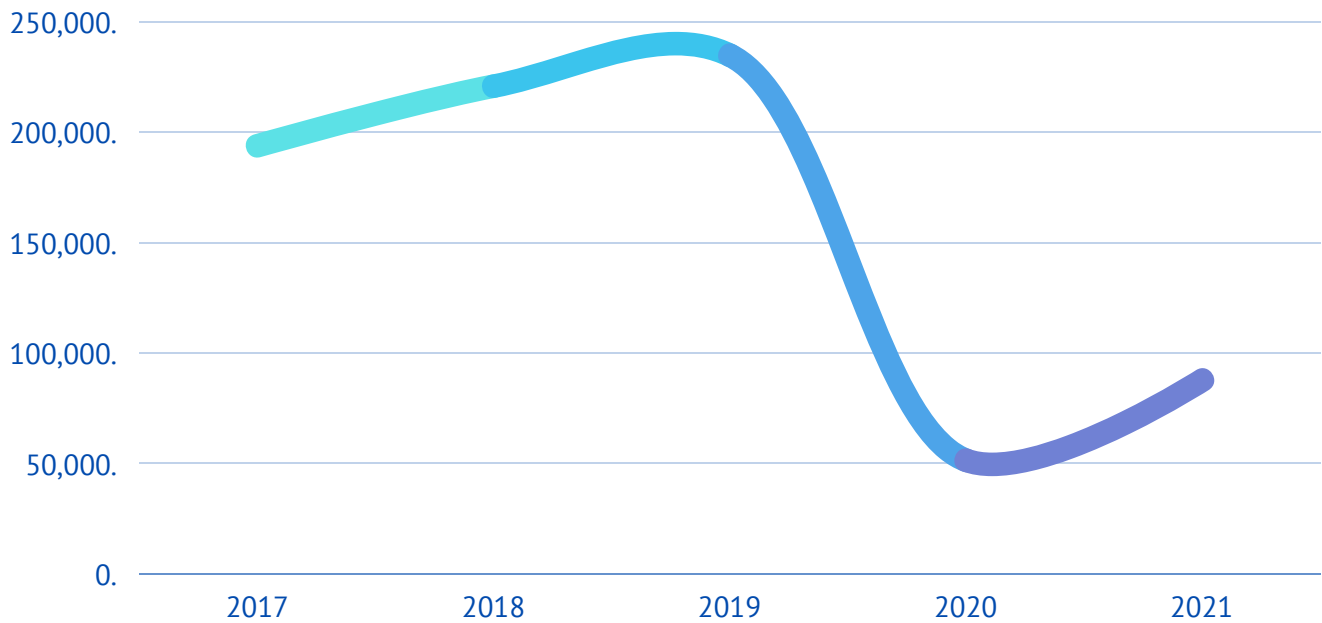

GRANTS AWARDED

CONTACT US

PO BOX 1021

ROGERS, AR 72757

479.631.3556

ROGERSPEF@GMAIL.COM

WWW.ROGERSPEF.COM | FIND US ON FACEBOOK

The Rogers Public Education Foundation is a charitable tax-exempt organization, recognized under 26 U.S.C. § 501(C)(3).
Federal Tax Identification Number 62-1682451